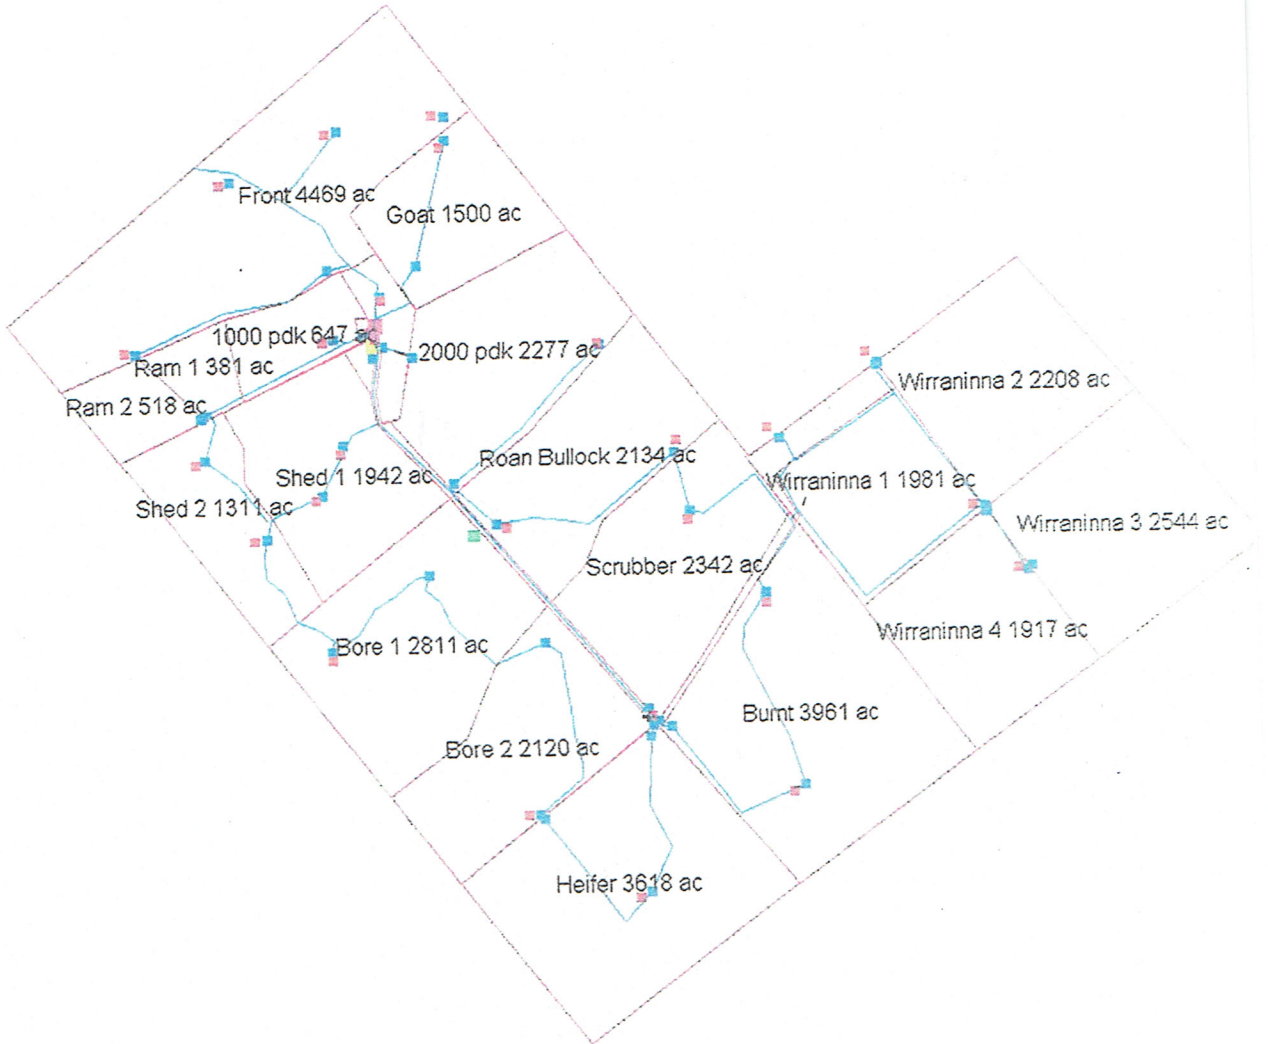

Wongalee

39 454 acres

-  Trough
-  House
-  Tank
-  Bore